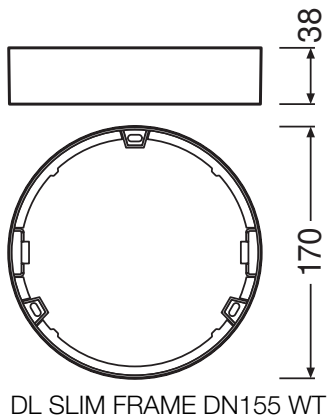

PRODUCT DATASHEET

DL SLIM FRAME DN 155 WT

DOWNLIGHT SLIM ROUND FRAME | Surface mounting frame, round shape

Areas of application

- General illumination
- Public areas
- Stairways
- Corridors
- Foyers
- Shops

Product benefits

- Cable entry on the side for electrical connection with low profil
- Easy installation thanks to included drilling template

Product features

- Low mounting depth
- Robust polycarbonate casing
- Mounting accessories included

TECHNICAL DATA

Dimensions & Weight

Diameter	170,0 mm
Height	38 mm
Product weight	50.00 g

Materials & Colors

Product color	White
RAL Color (most similar)	RAL 9003

Application & Mounting

Replaceable light source	No
--------------------------	----

LOGISTICAL DATA

Product code	Packaging unit (Pieces/Unit)	Dimensions (length x width x height)	Gross weight	Volume
4058075079175	Folding box 1	43 mm x 180 mm x 180 mm	101.00 g	1.39 dm ³
4058075079182	Shipping box 6	280 mm x 190 mm x 200 mm	794.00 g	10.64 dm ³