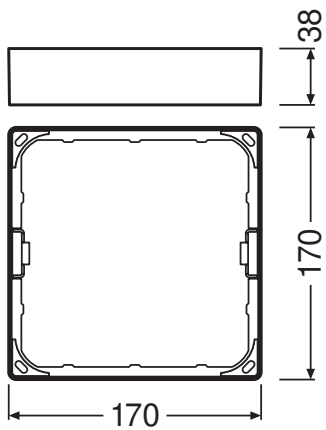

PRODUCT DATASHEET

DL SLIM FRAME SQ 155 WT

DOWNLIGHT SLIM SQUARE FRAME | Surface mounting frame, square shape

Areas of application

- General illumination
- Public areas
- Stairways
- Corridors
- Foyers
- Shops

Product benefits

- Cable entry on the side for electrical connection with low profil
- Easy installation thanks to included drilling template

Product features

- Low mounting depth
- Robust polycarbonate casing
- Mounting accessories included

TECHNICAL DATA**Dimensions & Weight**

Height	38 mm
Product weight	68.00 g

DL SLIM FRAME SQ155 WT

Materials & Colors

Product color	White
RAL Color (most similar)	RAL 9003

Application & Mounting

Replaceable light source	No
--------------------------	----

LOGISTICAL DATA

Product code	Packaging unit (Pieces/Unit)	Dimensions (length x width x height)	Gross weight	Volume
4058075079410	Folding box 1	43 mm x 180 mm x 180 mm	119.00 g	1.39 dm ³
4058075079427	Shipping box 6	280 mm x 190 mm x 200 mm	902.00 g	10.64 dm ³