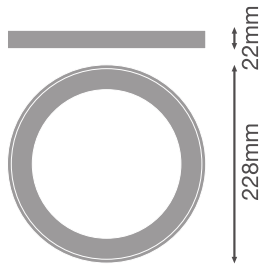

Product features

- Available in two sizes: 200 mm and 300 mm diameter
- Available in 3 different colors: black, brushed nickel and white
- Made of steel

TECHNICAL DATA

Dimensions & Weight

Diameter	228,0 mm
Height	22.0 mm
Product weight	150.00 g

DL UNIV RING D200

Materials & Colors

Product color	Brushed nickel
Body material	Steel

Application & Mounting

Mounting type	Surface
Mounting location	Luminaire
Mounting diameter	200 mm
Replaceable light source	No

Tender texts	Document name
 Tender documents	DOWNLIGHT UNIVERSAL RINGS RING D200 BN-en

LOGISTICAL DATA

Product code	Packaging unit (Pieces/Unit)	Dimensions (length x width x height)	Gross weight	Volume
4099854541476	Folding box 1	233 mm x 27 mm x 233 mm	228.00 g	1.47 dm ³
4099854541483	Shipping box 32	481 mm x 237 mm x 492 mm	8116.00 g	56.09 dm ³

ADDITIONAL CATALOG INFORMATION

DOWNLIGHT UNIVERSAL ACCESSORIES

	EAN	D x H (mm)	▲
D300			
DL UNIV RING D300 BN	40998541482	208x20	2.7kg
D300			
DL UNIV RING D300 BN	40998541483	208x20	2.7kg
DA D300			
DL UNIV RING D300 WY	40998541480	208x20	2.7kg
DL UNIV RING D300 BN	40998541481	201x20	2.7kg
DL UNIV RING D300 BN	40998541482	201x20	2.7kg
DL UNIV RING D300 WY	40998541483	201x20	2.7kg
SN D300			
DL UNIV BN RING D300 BN	40998540481	208x20	2.7kg
SN D300			
DL UNIV BN RING D300 BN	40998540482	208x20	2.7kg
DL UNIV BN RING D300 BN	40998540483	208x20	2.7kg
DL UNIV BN RING D300 BN	40998540484	208x20	2.7kg
DL UNIV BN RING D300 BN	40998540485	208x20	2.7kg