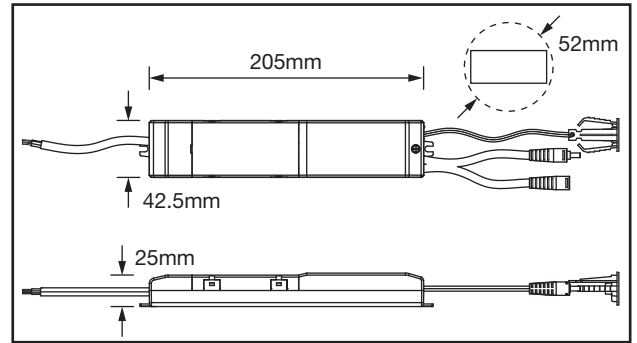

AEM/PACK/ST

2W Universal Self-Testing Emergency Pack For LED Loads

EMPack

PRODUCT FEATURES

- Universal Self-Test Emergency Pack
- >3 Hour Duration
- Lithium LifePO4 Battery
- Remote Indicator & Mounting Collar
- Wide Compatibility Including 24V LED Strips
- Up To 150W Load Supported (LED Strip Only)
- Can Be Used As Maintained Or Non-Maintained

TECHNICAL SPECIFICATIONS

Product Code	AEM/PACK/ST
Operating Voltage	220-240V AC
Operating Current (A Max)	0.05A
Max Output Power	2W
Output Current (Max)	30-200mA
Output Voltage (Max)	10-60V DC
Power Factor	≥0.5
Class	II
Body Material	Polymer
Ambient Operating Temperature (°C)	0°C~50°C
Input Frequency (Hz)	50Hz /60Hz
Guarantee	5 Years
Charge Time	24 Hrs
Battery Type	LifePO4
Battery Voltage	6.4V
Battery Current	2 x 1800mAH
Battery Wattage Hours	11.52wH
Emergency Duration	3 Hrs
Indicator Cutout	20mm