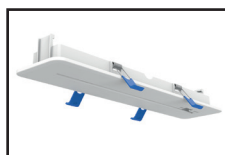

## AEMBLADE/M

2.7W 5-In-1 Maintained Emergency Hanging Exit Sign

**5·In·1 Blade**

### PRODUCT FEATURES

- Functions As A Maintained Or Non-Maintained Luminaire
- 20mm Cable Entries
- Loop In Loop Out Push Terminals For Easy Wiring
- Down Arrow Included. Different Exit Sign Plates Available\* - Left/Right: AEMBLADE/L/R, Up: AEMBLADE/UP
- >3 Hours Of Continuous Light In Emergency Mode
- Wall & Ceiling Mounting Kits Available\* - Recess: AEMBLADE/RKIT, Suspension: AEMBLADE/SKIT, Wall: AEMBLADE/WKIT
- Supplied With Down Legend

### ACCESSORIES\*

**Left/Right Arrow Legend**  
AEMBLADE/L/R

**Up Arrow Legend**  
AEMBLADE/UP

**Recess Mount**  
AEMBLADE/RKIT

**Suspension Mount**  
AEMBLADE/SKIT

**Wall Mount**  
AEMBLADE/WKIT

\*Sold Separately