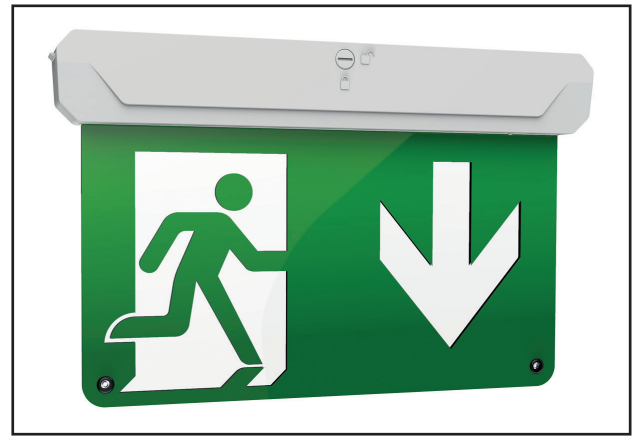

AEMBLADE/M

2.7W 5-In-1 Maintained Emergency Hanging Exit Sign

5·In·1 Blade

PRODUCT FEATURES

- Functions As A Maintained Or Non-Maintained Luminaire
- 20mm Cable Entries
- Loop In Loop Out Push Terminals For Easy Wiring
- Down Arrow Included. Different Exit Sign Plates Available* - Left/Right: AEMBLADE/L/R, Up: AEMBLADE/UP
- >3 Hours Of Continuous Light In Emergency Mode
- Wall & Ceiling Mounting Kits Available* - Recess: AEMBLADE/RKIT, Suspension: AEMBLADE/SKIT, Wall: AEMBLADE/WKIT
- Supplied With Down Legend

Scan For Instructions