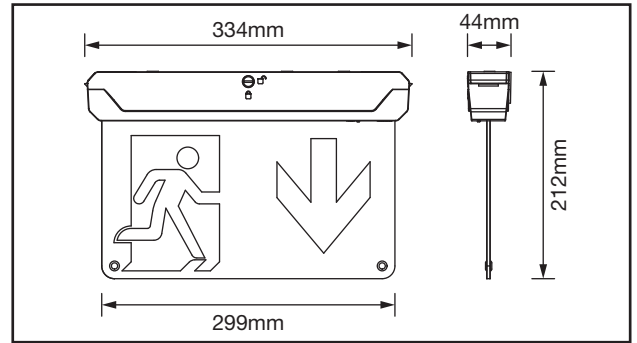

AEMBLADE/M

2.7W 5-In-1 Maintained Emergency Hanging Exit Sign

5·In·1 Blade

PRODUCT FEATURES

- Functions As A Maintained Or Non-Maintained Luminaire
- 20mm Cable Entries
- Loop In Loop Out Push Terminals For Easy Wiring
- Down Arrow Included. Different Exit Sign Plates Available* - Left/Right: AEMBLADE/L/R, Up: AEMBLADE/UP
- >3 Hours Of Continuous Light In Emergency Mode
- Wall & Ceiling Mounting Kits Available* - Recess: AEMBLADE/RKIT, Suspension: AEMBLADE/SKIT, Wall: AEMBLADE/WKIT
- Supplied With Down Legend

Scan For Instructions