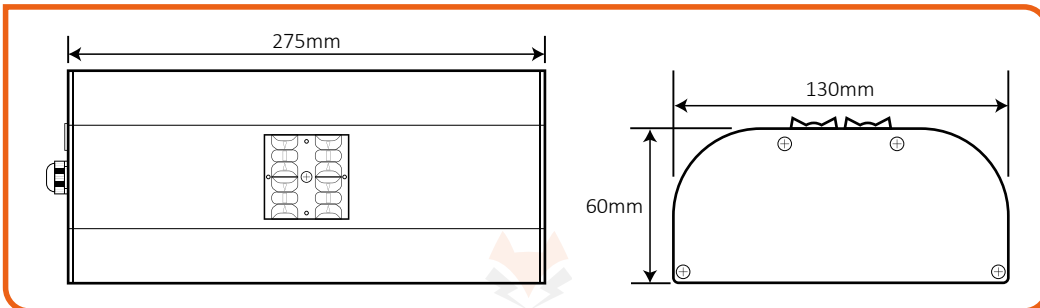

DIMENSIONS

Technical Data	ALT-4380-*-XS	ALT-4380-*-DL
Rated Supply Voltage	220-240V AC	220-240V AC
Mains Frequency	50 / 60 Hz	50 / 60 Hz
Max. Power Consumption	5W	5W
Standby Power	<0.8W	<0.8W
Emergency Output Power	6W	6W
Rated Emergency Duration	3hrs**	> 3hrs
Battery Charge Time	8hrs (Initial up to 16hrs)	<40hrs
Operational Temperature	0°C to 40°C	0°C to 40°C
Storage Temperature	0°C to 50°C	0°C to 50°C
Insulation Class	I	I
Ingress Protection	IP44	IP44
Battery Type	4 x 18650 Li-ion 3.6V 10.0Ah	4 x 18650 Li-ion 3.6V 10.0Ah
Battery Code	FXC3.6-10000-D300	FXC3.6-10000-D300

* Refers to lens type. Lens type does not affect the technical data.
**To optimise long-term battery performance, the luminaire will operate for 3 hours before automatically shutting down.

Logistics Information	ALT-4380-*-XS
Product Dimensions	275 x 130 x 60mm
Net Weight	1.43kg
Box Dimensions	350 x 70 x 150mm
Gross Weight	1.55kg
Box Qty	4pcs
Carton Dimensions	350 x 160 x 300mm
Carton Weight	5.75kg
Commodity Code	905423100

Materials	
Housing	Aluminium / polycarbonate
Finish	Matt
Colour	Black
Screws	Nickel Steel

LED Light Source	
Type	3030
Colour Temp.	5700K
CRI	>70
LED Lifetime	50,000 hrs

SELF-TEST

Indicator LED Status		
GREEN LED	RED LED	STATUS
On	Off	Standby
Slow Flash	Off	Charging
Fast Flash	Off	Function test or duration Test in progress
Off	On	Battery disconnected / Duration test failed
Slow Flash	Slow Flash	Battery temp. out of operational range
Off	Slow Flash	Light source fault

DALI-2

Indicator LED Status		
GREEN LED	RED LED	STATUS
On	Off	Standby
Slow Flash	Off	Duration test in progress
Fast Flash	Off	Function test in progress
Off	On	Battery temp. out of operational range
Off	Slow Flash	Battery disconnected / Duration test failed
Off	Fast Flash	Battery low voltage.
Off	Off	Emergency function in operation
Alternating G > R > G...		DALI-2 identifying code