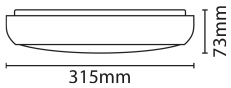

Chara

Chara white IP65 bulkhead opal diffuser
switchable power CCT standard emergency

DESCRIPTION

Offering 3 selectable power levels and 3 selectable colour temperatures, this versatile range offers the ultimate in practicality and multiple options from a single product. Suitable for interior or exterior installation the range of accessories ensures suitability for functional or decorative applications

FEATURES

- Full white trim included
- Hinged LED array & push fit terminal block
- Power Selectable 9W, 14W and 18W
- Colour temperature selectable 3000K, 4400K & 6500K
- IK10 rated
- Central BESA box mounting option on the base
- 3 hour maintained mode as standard can be configured for non maintained
- Li-Ion 3.2V 1500mAh battery 5 year warranty - Replacement battery code: EB11

GENERAL INFORMATION

Light Source	LED	Colour / Finish	White
Application	Internal/External	Mounting Type	Surface
Product Warranty	5 Years	Battery Warranty	5 Years
Net Weight	0.93 kg	Energy Efficiency Class	D

TECHNICAL INFORMATION

Nominal Voltage	240	Frequency	50Hz
Class Protection	2	Operating Temperature (Min)	-20 °C
Operating Temperature (Max)	45 °C	Average Rated Life	40,000 h
Number of switching cycles	25,000	Construction Materials Line 1	Polycarbonate
Construction Materials Line 2	ABS	Dimensions - Height	315 mm
Dimensions - Width	315 mm	Dimensions - Depth	73 mm
IK Rating	IK10	IP Rating	IP65

PRODUCT INFORMATION

Wattage Combined	9W / 14W / 18W	CCT Combined	3000K / 4400K / 6500K
Luminaire Lumens Combined	1011 - 2150 lm	lm/W Combined	112 - 119 lm/w
Beam Angle	120°	CRI	80
SDCM	<6	Lumen Maintenance	0.7