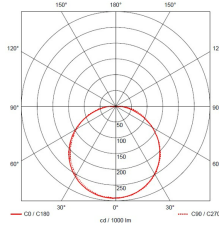

GENERAL INFORMATION

Light Source	LED	Colour / Finish	White
Application	Internal/External	Mounting Type	Surface
Product Warranty	5 Years	Battery Warranty	5 Years
Net Weight	0.93 kg	Energy Efficiency Class	D

TECHNICAL INFORMATION

Nominal Voltage	240	Frequency	50Hz
Class Protection	2	Operating Temperature (Min)	-20 °C
Operating Temperature (Max)	45 °C	Average Rated Life	40,000 h
Number of switching cycles	25,000	Construction Materials Line 1	Polycarbonate
Construction Materials Line 2	ABS	Dimensions - Height	315 mm
Dimensions - Width	315 mm	Dimensions - Depth	73 mm
IK Rating	IK10	IP Rating	IP65

PRODUCT INFORMATION

Wattage Combined	9W / 14W / 18W	CCT Combined	3000K / 4400K / 6500K
Luminaire Lumens Combined	1011 - 2150 lm	lm/W Combined	112 - 119 lm/w
Beam Angle	120°	CRI	80
SDCM	<6	Lumen Maintenance	0.7