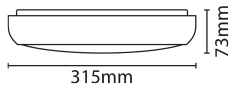

Chara

Chara white IP65 bulkhead opal diffuser switchable power CCT step dim microwave sensor

DESCRIPTION

Offering 3 selectable power levels and 3 selectable colour temperatures, this versatile range offers the ultimate in practicality and multiple options from a single product. Suitable for interior or exterior installation the range of accessories ensures suitability for functional or decorative applications

FEATURES

- Full white trim included
- Hinged LED array & push fit terminal block
- Power Selectable 9W, 14W and 18W
- Colour temperature selectable 3000K, 4400K & 6500K
- IK10 rated
- Central BESA box mounting option on the base
- 3 Installer modes Standard On/Off, Corridor Mode and Corridor & Off Mode
- Daylight Sensor adjustable: 10 lux / disable
- Detection Sensitivity adjustable: 50% / 100%
- Detection angle: 30-150°

GENERAL INFORMATION

Light Source	LED	Colour / Finish	White
Application	Internal/External	Mounting Type	Surface
Product Warranty	5 Years	Net Weight	0.78 kg
Energy Efficiency Class	D		

TECHNICAL INFORMATION

Nominal Voltage	240	Frequency	50Hz
Class Protection	2	Operating Temperature (Min)	-20 °C
Operating Temperature (Max)	45 °C	Average Rated Life	50,000 h
Number of switching cycles	25,000	Construction Materials Line 1	Polycarbonate
Construction Materials Line 2	ABS	Dimensions - Height	315 mm
Dimensions - Width	315 mm	Dimensions - Depth	73 mm
IK Rating	IK10	IP Rating	IP65

PRODUCT INFORMATION

Wattage Combined	9W / 14W / 18W	CCT Combined	3000K / 4400K / 6500K
Luminaire Lumens Combined	1010 - 2150 lm	lm/W Combined	112 - 119 lm/w
Beam Angle	120°	CRI	80
SDCM	<6	Lumen Maintenance	0.7