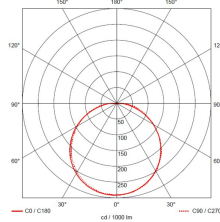

Chara

Chara white IP65 bulkhead opal diffuser switchable power CCT step dim microwave sensor

DESCRIPTION

Offering 3 selectable power levels and 3 selectable colour temperatures, this versatile range offers the ultimate in practicality and multiple options from a single product. Suitable for interior or exterior installation the range of accessories ensures suitability for functional or decorative applications

GENERAL INFORMATION

Light Source	LED	Colour / Finish	White
Application	Internal/External	Mounting Type	Surface
Product Warranty	5 Years	Net Weight	0.78 kg
Energy Efficiency Class	D		

TECHNICAL INFORMATION

Nominal Voltage	240	Frequency	50Hz
Class Protection	2	Operating Temperature (Min)	-20 °C
Operating Temperature (Max)	45 °C	Average Rated Life	50,000 h
Number of switching cycles	25,000	Construction Materials Line 1	Polycarbonate
Construction Materials Line 2	ABS	Dimensions - Height	315 mm
Dimensions - Width	315 mm	Dimensions - Depth	73 mm
IK Rating	IK10	IP Rating	IP65

Lighting Technology used	LED	Non-Directional or Directional	NDLS
Mains or non-mains	MLS	Connected light source (CLS)	FALSE
Colour tuneable light source	FALSE	High Luminance light source	FALSE
Anti Glare shield	FALSE	Dimmable	Not Dimmable
Correlated Colour temperature type	STEPS	Chromaticity coordinates x	0.364
Chromaticity coordinates y	0.366	Stroboscopic effect metric (SVM)	0.1
Flicker Metric (pst)	0.1	R9 colour rendering index	42.0
Survival factor @6000hrs	0.9	Claim LED Replace Fluorescent	FALSE
Spectrum report available	Yes	Displacement Factor	0.92
CCT1/WATT1: Rated Peak Intensity	286 cd	CCT1/WATT2: Rated Peak Intensity	432 cd
CCT1/WATT3: Rated Peak Intensity	611 cd	CCT2/WATT1: Rated Peak Intensity	305 cd
CCT2/WATT2: Rated Peak Intensity	482 cd	CCT2/WATT3: Rated Peak Intensity	598 cd
CCT3/WATT1: Rated Peak Intensity	296 cd	CCT3/WATT2: Rated Peak Intensity	456 cd
CCT3/WATT3: Rated Peak Intensity	586 cd		