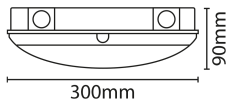

FEATURES

- Polycarbonate diffuser
- One rear and four side 20mm entries
- Push fit terminal block & stainless steel captive fixing screws
- Photocell for dusk to dawn operation

GENERAL INFORMATION

Light Source	LED	Colour / Finish	White
Application	Internal/External	Mounting Type	Surface
Product Warranty	5 Years	Net Weight	0.75 kg
Energy Efficiency Class	E		

PRODUCT INFORMATION

Wattage Combined	12W	CCT Combined	4200K
Luminaire Lumens Combined	1200 lm	lm/W Combined	100 lm/w
Beam Angle	120°	CRI	80
SDCM	<6	Lumen Maintenance	0.8

Lighting Technology used	LED	Non-Directional or Directional	NDLS
Mains or non-mains	MLS	Correlated Colour temperature type	SINGLE_VALUE
Correlated Colour temperature (K) 1	4,000	Chromaticity coordinates x	0.364
Chromaticity coordinates y	0.362	Peak Luminous Intensity (cd)	280 cd
Beam Angle range maximum (degrees)	120	Stroboscopic effect metric (SVM)	0
Flicker Metric (pst)	0	R9 colour rendering index	24
Survival factor @6000hrs	0.9	Spectrum report available	Yes
Displacement Factor	0.88	CCT1/WATT1: Rated Peak Intensity	280 cd