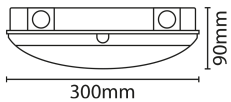

Chameleon

Chameleon circular white IP65 bulkhead opal diffuser 12W LED CCT selectable

DESCRIPTION

A flexible range of LED wall/ceiling fittings with standard, emergency, microwave, microwave emergency and photocell variants. The ability to easily choose the colour temperature to suit the installation is complimented with the accessories available. The accessories enable you to transform the fittings from utility to decorative. Along with different colour options to suit the application as required.

FEATURES

- Polycarbonate diffuser
- Circular LED array
- Push fit terminal block
- Push fit terminal block
- Colour temperature selectable - options of 3100K, 4200K & 6400K easily set by dip switches
- Four 20mm cable entries on the side and one to the rear

GENERAL INFORMATION

Light Source	LED	Colour / Finish	White
Application	Internal/External	Mounting Type	Surface
Product Warranty	5 Years	Net Weight	0.7 kg
Energy Efficiency Class	E		

TECHNICAL INFORMATION

Nominal Voltage	240	Frequency	50Hz
Class Protection	2	Operating Temperature (Min)	-20 °C
Operating Temperature (Max)	45 °C	Average Rated Life	50,000 h
Number of switching cycles	25,000	Construction Materials Line 1	ABS
Construction Materials Line 2	PC	Dimensions - Height	300 mm
Dimensions - Width	300 mm	Dimensions - Depth	90 mm
IK Rating	IK08	IP Rating	IP65

PRODUCT INFORMATION

Wattage Combined	12W	CCT Combined	3100K / 4200K / 6400K
Luminaire Lumens Combined	1256 - 1293 lm	lm/W Combined	105 - 108 lm/w
Beam Angle	120°	CRI	80
SDCM	<6	Lumen Maintenance	0.8