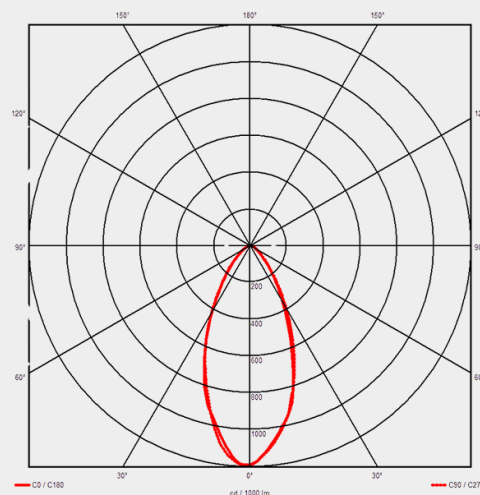

### Technical Specification

Wattage (W)	5/7
Volts (V)	220/240
Colour Temperature (K)	2700/3000/4000/6000
Lumen Output (lm)	5W = 684 (2700K) / 712 (3000K) / 793 (4000K) / 746 (6000K) - 7W = 1048 (2700K) / 1115 (3000K) / 1010 (4000K) / 970 (6000K)
Lumens per Watt (lm/W)	137-159
Candelas	550-720
CRI (ra)	85
Frequency (Hz)	50/60
Life Hours	70000
Switching Cycles	100000
IK Rating	IK07
IP Rating	IP65

Additional Information	
Beam Angle	60°
Standard Deviation Colour Matching	<3-step MacAdam Ellipse