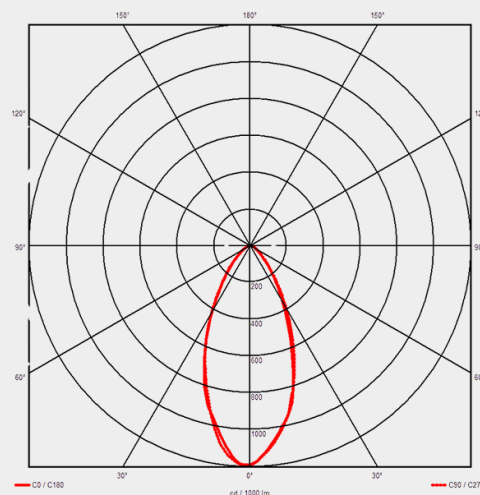

Packaging Information

Minimum Order Quantity	1
Height (mm)	45
Diameter (mm)	82
Cut Out (mm)	68
Individual Product Weight (kg)	0.215
Single Box Weight (kg)	0.3
Single Box Height (mm)	100
Single Box Width (mm)	88
Single Box Depth (mm)	85
Single Box Volume	0.00075
Inner Box Qty	10
Inner Box Barcode	10510V2000010
Inner Box Weight (kg)	3.18
Inner Box Height (mm)	455
Inner Box Width (mm)	210
Inner Box Depth (mm)	95
Inner Box Volume	0.00908
Outer Box Qty	20
Outer Box Barcode	10510V2000020
Outer Box Weight (kg)	6.42
Outer Box Height (mm)	465
Outer Box Width (mm)	220
Outer Box Depth (mm)	205
Outer Box Volume	0.02097
Plastic Packaging Weight (kg)	0.035
UNSPSC Code	39111515