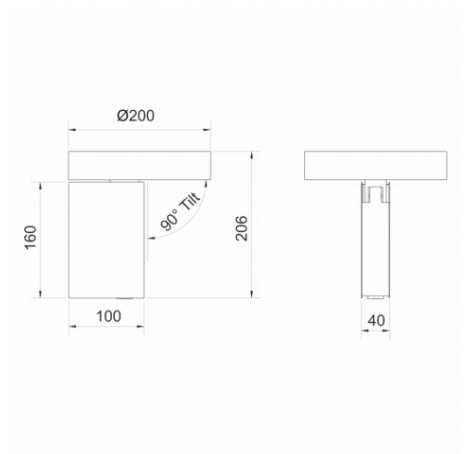

Range Name:	Disk Wall
Product Type:	Feature
Product Code:	U225100-WH/840

Body Colour:	White
Mounting:	-
Track Adaptor:	-
Pendant Stem Length(mm):	-
Vertical Mount:	
Environment:	Interior
Size(mm)	200 x 160 x 100
Cut Out(mm):	-
Recessed Depth(mm):	-
Vertical Tilt(°):	90°
Horizontal Rotation(°):	-
Light Source:	LED
Lamp Type:	Seoul
Lamp Included:	In Built
Lamp Base:	
Lamp Life(Hours):	50000 hours
Lumen Output(lm):	2500lm
Colour Temperature(k):	4000k Neutral White
CRI(Ra):	85
Beam Angle(°):	120°
Lense:	-
Voltage(V):	230VAC
Total System Power(W):	27.1W
Lamp Current(A):	0.12
Power Factor:	0.94
Luminaire Efficacy(lm/W):	92 lm/W
Class:	Class
Gear:	-
EAN Code:	-
Dimmability:	-
Emergency:	
IP Rating:	IP20
Weight(kg):	1.5kg
Housing Material:	Aluminium
Material Finish:	Powder Coated
Guarantee:	5 Year Guarantee

Images, line drawings and measurements illustrated may, in some cases be approximate and for guidance only. Colour finishes will be maintained as accurately as possible but matching cannot be guaranteed.