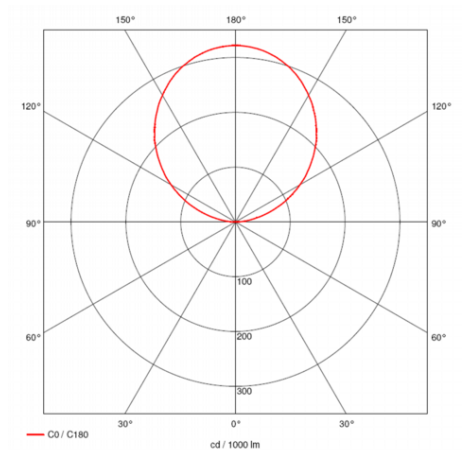

Range Name:	Disk Wall
Product Type:	Feature
Product Code:	U225100-WH/840

Body Colour:	White
Mounting:	-
Track Adaptor:	-
Pendant Stem Length(mm):	-
Vertical Mount:	
Environment:	Interior
Size(mm)	200 x 160 x 100
Cut Out(mm):	-
Recessed Depth(mm):	-
Vertical Tilt(°):	90°
Horizontal Rotation(°):	-
Light Source:	LED
Lamp Type:	Seoul
Lamp Included:	In Built
Lamp Base:	
Lamp Life(Hours):	50000 hours
Lumen Output(lm):	2500lm
Colour Temperature(k):	4000k Neutral White
CRI(Ra):	85
Beam Angle(°):	120°
Lense:	-
Voltage(V):	230VAC
Total System Power(W):	27.1W
Lamp Current(A):	0.12
Power Factor:	0.94
Luminaire Efficacy(lm/W):	92 lm/W
Class:	Class
Gear:	-
EAN Code:	-
Dimmability:	-
Emergency:	
IP Rating:	IP20
Weight(kg):	1.5kg
Housing Material:	Aluminium
Material Finish:	Powder Coated
Guarantee:	5 Year Guarantee

Images, line drawings and measurements illustrated may, in some cases be approximate and for guidance only. Colour finishes will be maintained as accurately as possible but matching cannot be guaranteed.