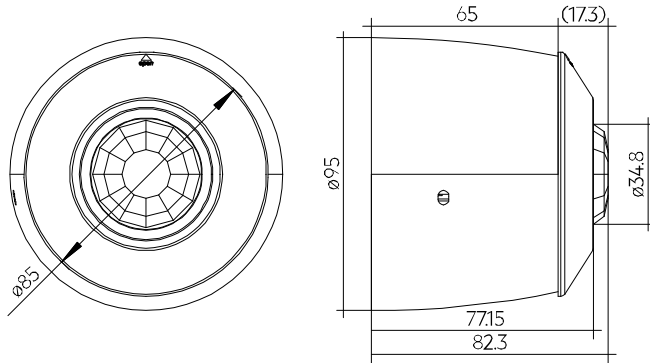

**Sensor housing bDW rs**

Casambi Ready wireless sensor

**Product description**

- \_ Housing accessory for installations with solid ceiling
- \_ Quick and easy installation
- \_ Optimized mechanical concept to fix the basicDIM Wireless sensor with the accessory housing (patent pending)
- \_ Release of the sensor from the housing can easily be done with a screwdriver or pen
- \_ For a black sensor, order the standard white version with the matching black accessories—based on RS or RC type and box inclusion. Check compatibility before ordering.

**Website**

<http://www.tridonic.com/28002802>

**Sensor housing bDW rs**

Casambi Ready wireless sensor

**Ordering data**

Type	Article number	Colour	Packaging, carton	Weight per pc.
Sensor housing bDW rs	28002802	White	18 pc(s).	0.083 kg
Sensor housing bDW rs BK	28006132	Black	18 pc(s).	0.083 kg