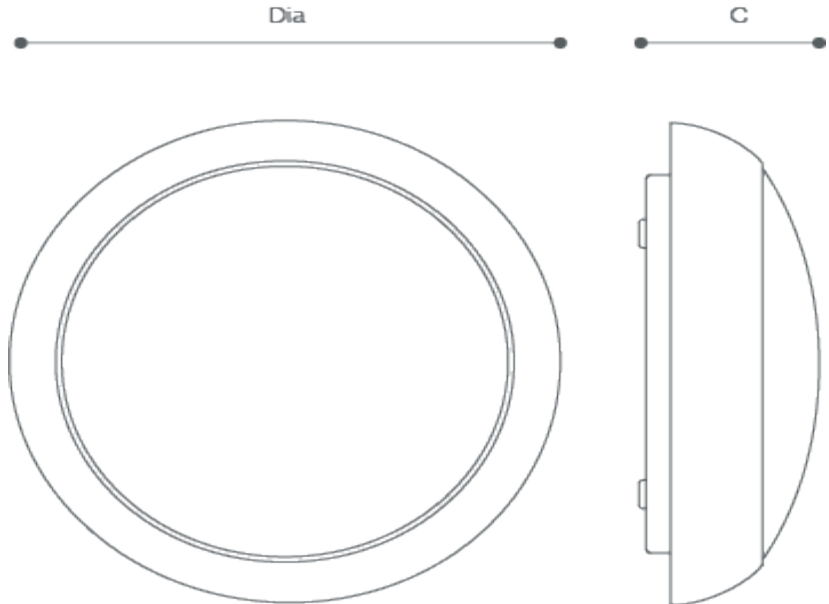

### BULKHEAD CC

Circular bulkhead with CCTK Selector

#### Features

- Ideal for retrofit of existing 2D fixtures
- Suitable for bathrooms or storerooms
- Colour temperature adjustable via simple 2-way dip switch
- Microwave movement sensor available
- Polycarbonate body
- Polished Chrome finish available
- Opal polycarbonate diffuser - TP[a]
- Integral emergency option available
- Up to 92 lumens per Watt efficacy

Order Code	Description	W	lm	lm/W
XCBH12CT	12W - Circular Bulkhead IP65 - CCTK Selector - White	12	1000-1100	92
XCBH12CTPC	12W - Circular Bulkhead IP65 - CCTK Selector - Polished Chrome	12	1000-1100	92

Order Code	C (mm)	Dia. (mm)
XCBH12CT	110	330
XCBH12CTPC	110	330